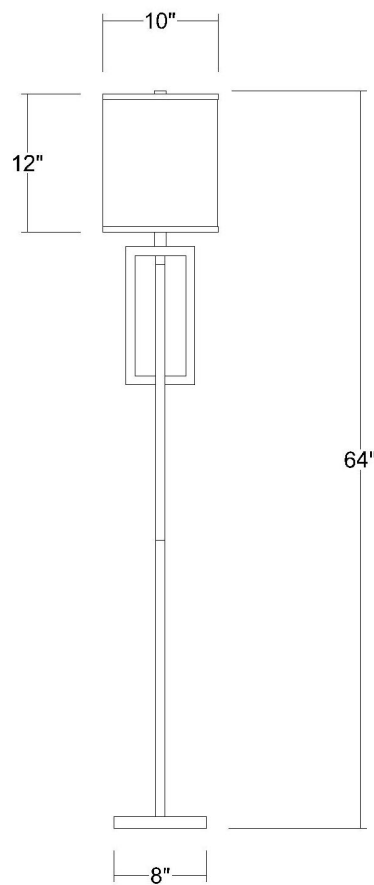

TF7305 PRECISION FLOOR LAMP

Front view

Side view

Description:	Precision floor lamp
Finish:	Brushed nickel
Dimensions:	64" H x 19" L x 10" W
Bulbs:	1 x 150W
Sockets:	120V E26 base
Shade:	Ivory shantung
Installed Weight:	15.75 lbs.
Certification:	c UL

Material:	Steel and fabric
Glass:	NA
Back Plate Dimensions:	NA
Mounting Holes:	NA
Switch:	3-way metal switch
Cord:	Silver, 8' plug-in
Dimmable:	Yes