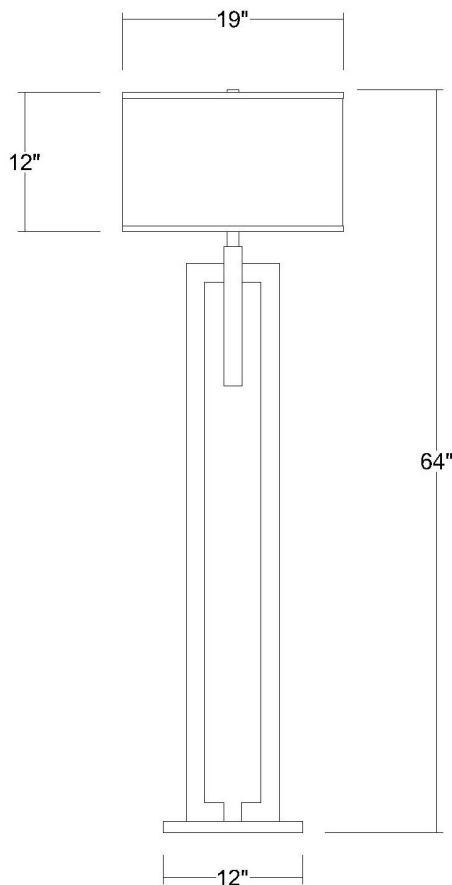

TF7305 PRECISION FLOOR LAMP

Front view

Side view

Description:	Precision floor lamp
Finish:	Brushed nickel
Dimensions:	64" H x 19" L x 10" W
Bulbs:	1 x 150W
Sockets:	120V E26 base
Shade:	Ivory shantung
Installed Weight:	15.75 lbs.
Certification:	c UL

Material:	Steel and fabric
Glass:	NA
Back Plate Dimensions:	NA
Mounting Holes:	NA
Switch:	3-way metal switch
Cord:	Silver, 8' plug-in
Dimmable:	Yes