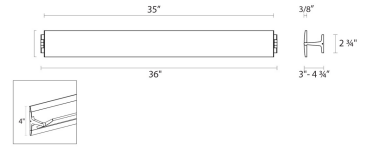

Project:

Aileron LED Sconce Spec Sheet

SKU: 2704.98 Learn more at:
<https://sonnemanlight.com/aileron-led-sconce>

Description: SONNEMAN's [Aileron Optional Mounting Rails for 4" Outlet Box](#) may be ordered in conjunction with our Aileron LED Sconces.

Type #:

Dimensions

Height:	4"
Width:	36"
Minimum Extension:	4.75"
Maximum Extension:	3"
Size:	36"
Canopy/Backplate/Base Depth:	36"
Canopy/Backplate/Base Height:	2.75"

Electrical Specs

Bulb(s) Included?:	Yes
Bulb 1 Type:	Integral LED
Input Voltage:	120-277VAC
Wattage:	30
Initial Lumens:	2700
Delivered Lumens:	1642
Color Temperature:	3000K
CRI:	80
Power Supply Type:	Driver
Power Supply Quantity:	1
Power Supply Location:	Outlet Box
Dimming Type:	TRIAC & ELV @120V / 0-10V
Bulb Max Wattage:	30

Installation

Installation:	Licensed electrician required
Installation Orientation:	Any Orientation

Shipping

Carton 1 L x W x H:	43" X 10" X 6"
Carton 1 Gross Weight:	10 LBS

Shade

Shade 1 Material:	Aluminum
-------------------	----------