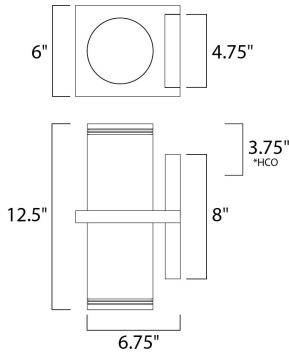

PRODUCT DESCRIPTION

Indirect exterior lighting not only provides illumination where you want it but also highlights the building structure for a beautiful architectural effect. Our collection of up and down lighting fixtures are available in both Architectural Bronze and Brushed Aluminum. They are also available in both Incandescent and LED. The fixtures are sealed with screw lenses that are water tight and allows, for the use of standard light bulbs.

MEASUREMENTS

DIMENSION : 6" W x 12.5" H x 6.75" Ext
BACK PLATE : 3.86" HCO
HANGING WEIGHT : 5.94 lb

LAMPING

LUMENS : 0 Rated
BULB : 2 x 75W Incandescent E26 Medium R30 , 75W Total
BULB INCLUDED : (Not Included)
DIMMABLE :
LIGHTING_DIRECTION : Up/Down

FINISHES OPTION

Brushed Aluminum

RATINGS

Wet Location

ADDITIONAL

INSTALL UP/DOWN: All
OPERATING TEMPERATURE:
-20°C (-4°F), 40°C (104°F)

Always consult a qualified electrician before installing any lighting product.