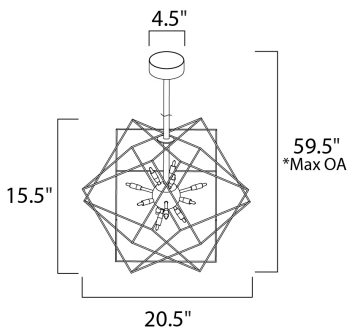

PRODUCT DESCRIPTION

Geometric wire frames of Black surround a Polished Chrome cluster of G4 LED bulbs which sparkle like and exploding star. Available in multiple sizes all competitively priced.

*max overall height of fixture

MEASUREMENTS

DIMENSION : 20.5" L x 20.5" W x 15.5" H
 MAX OAH : 59.5" OAH
 CANOPY : 4.5" W x 2" H x 4.5" L
 HANGING WEIGHT : 5.94 lb

LAMPING

INPUT VOLTAGE : 120V
 LUMENS : 1,320 Rated (1,190 Del.)
 BULB : 12 x 1.2W LED 12V G4 , 14W Total
 BULB INCLUDED : (Included)
 DIMMABLE : Electronic Low Voltage (ELV)
 CRI : 80+ CRI
 COLOR_TEMP : 3000K