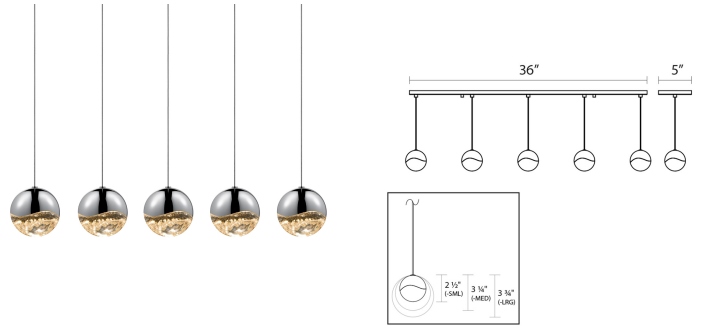

## Grapes LED Pendant Spec Sheet

SKU: 2921.01-LRG Learn more at:  
<https://sonnemanlight.com/grapes-led-pendant>

Description: Grapes are luminous LED spheres in multiple sizes, arrayed in precise or random patterns, in clusters, or as single points of light. Seen from the middle or above, the crystal appears clear with a subtle luminance. Moving below, the crystal facets become increasingly apparent, refracting the light into a dazzling radiance.

### Dimensions

Height:	3.75"
Width:	37.75"
Length:	3.75"
Diameter:	3.75"
Hanging Details:	10' Adjustable Cord
Shape:	Rectangle Canopy
Size:	5-Light Large
Canopy/Backplate/Base Width:	36
Canopy/Backplate/Base Depth:	5
Canopy/Backplate/Base Height:	0.5