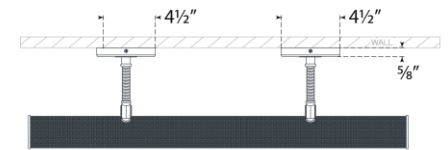

TEAR SHEET

Halwell 30" Picture Light

Item # CHD 2586BZ/NRT

Designer: Chapman & Myers

Height: 2.75" - 4.5"

Width: 30"

Extension: 6.25" - 8.25"

Backplate: 2.75" x 4.5" Rectangle

Finishes: AB/NRT, BZ/NRT, PN/NRT

Socket: 2 - E26 Keyless

Wattage: 2 - 8 LED T9

Weight: 7 Pounds

Note: UL Only | Requires Smaller Outlet Box

Top View

Side View

Front View