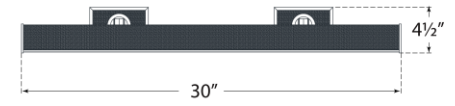

TEAR SHEET

Halwell 30" Picture Light

Item # CHD 2586BZ/NRT

Designer: Chapman & Myers

Height: 2.75" - 4.5"

Width: 30"

Extension: 6.25" - 8.25"

Backplate: 2.75" x 4.5" Rectangle

Finishes: AB/NRT, BZ/NRT, PN/NRT

Socket: 2 - E26 Keyless

Wattage: 2 - 8 LED T9

Weight: 7 Pounds

Note: UL Only | Requires Smaller Outlet Box

Top View

Side View

Front View