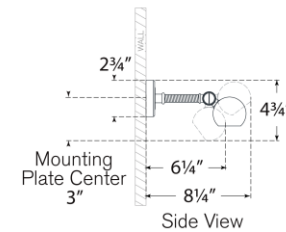

TEAR SHEET

Halwell 30" Picture Light

Item # CHD 2586BZ/NRT

Designer: Chapman & Myers

Height: 2.75" - 4.5"

Width: 30"

Extension: 6.25" - 8.25"

Backplate: 2.75" x 4.5" Rectangle

Finishes: AB/NRT, BZ/NRT, PN/NRT

Socket: 2 - E26 Keyless

Wattage: 2 - 8 LED T9

Weight: 7 Pounds

Note: UL Only | Requires Smaller Outlet Box

Top View

Side View

Front View