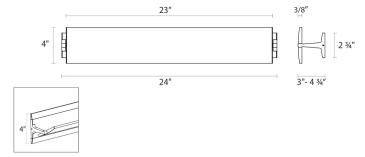

Project:

Aileron LED Sconce Spec Sheet

SKU: 2702.98 Learn more at:
<https://sonnemanlight.com/aileron-led-sconce>

Description: SONNEMAN's [Aileron Optional Mounting Rails for 4" Outlet Box](#) may be ordered in conjunction with our Aileron LED Sconces.

Type #:

Dimensions

Height:	4"
Width:	24"
Minimum Extension:	4.75"
Maximum Extension:	3"
Size:	24"
Canopy/Backplate/Base Depth:	24
Canopy/Backplate/Base Height:	2.75

Electrical Specs

Bulb(s) Included?:	Yes
Bulb 1 Type:	Integral LED
Input Voltage:	120VAC
Wattage:	20
Initial Lumens:	1800
Delivered Lumens:	1169
Color Temperature:	3000K
CRI:	80
Power Supply Type:	Driver
Power Supply Quantity:	1
Power Supply Location:	Outlet Box
Dimming Type:	TRIAC/ELV
Bulb Max Wattage:	20

Installation

Installation:	Licensed electrician required
Installation Orientation:	Any Orientation

Shipping

Carton 1 L x W x H:	27" X 10" X 6"
Carton 1 Gross Weight:	7 LBS

Shade

Shade 1 Material:	Aluminum
-------------------	----------