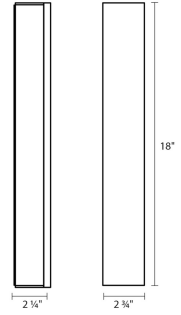

Project:

Solid Glass Bar LED Bath Bar Spec Sheet

SKU: 2590.13 Learn more at:
<https://sonnemanlight.com/solid-glass-bar-led-bath-bar>

Description: A thick, Solid Glass Bar reveals a generous yet pristine luminous edge from a white glass surface. Captured precisely within a chrome rectilinear beam, this luxury modern LED bar is ingeniously mounted to a surface by concealed magnets, with no visible screws or surface interruptions. Use where perfection is demanded.

Type #:

Dimensions

Height:	18"
Width:	2.75"
Extends:	2.25"
Minimum Extension:	2.25"
Maximum Extension:	2.25"
Size:	18"

Electrical Specs

Bulb(s) Included?:	Yes
Bulb 1 Type:	Integral LED
Bulb Quantity:	1
Input Voltage:	120VAC
Wattage:	19
Initial Lumens:	800
Color Temperature:	3000K
CRI:	90
Power Supply Type:	Transformer
Power Supply Quantity:	1
Power Supply Location:	Outlet Box
Dimming Type:	TRIAC/ELV
Bulb Max Wattage:	19

Installation

Installation:	Licensed electrician required
Installation Orientation:	Any Orientation

Shipping

Carton 1 L x W x H:	24" X 6" X 6"
Carton 1 Gross Weight:	8 LBS
Fixture Weight:	6

Shade

Shade 1 Material:	Glass
-------------------	-------