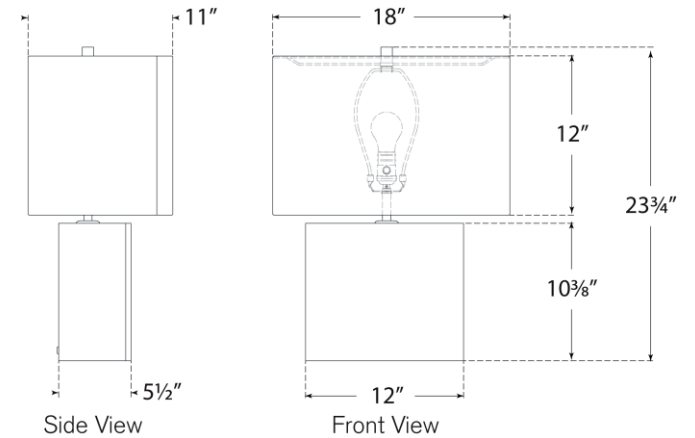

TEAR SHEET

Mishca Medium Table Lamp

Item # ARN 3670IVO-L

Designer: AERIN

Height: 23.75"

Width: 18"

Base: 5.5" x 12" Decorative

Finishes: IVO, SHG

Shade Treatments: L

Shade Details: 16.5" x 16.5" x 12" Decorative

Socket: E26 Dimmer

Wattage: 15 LED A19

Weight: 12 Pounds

Note: UL Only | Reactive Ceramic Glazes Will Vary in Color and Texture

Top View