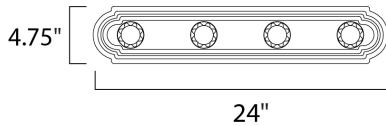

**MEASUREMENTS**

DIMENSION : 24" W x 4.75" H x 5" Ext  
 BACK PLATE : 4.75" W x 24" H x 2.3" HCO  
 HANGING WEIGHT : 0.5 lb

**LAMPING**

INPUT VOLTAGE : 120V  
 LUMENS : 0 Rated  
 BULB : 4 x 60W Incandescent E26 Medium , 240W Total  
 BULB INCLUDED : (Not Included)  
 DIMMABLE : Yes