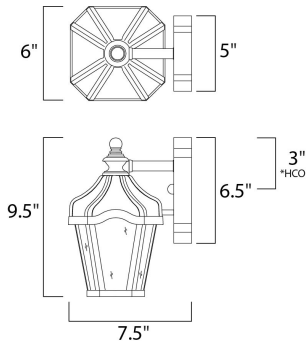

PRODUCT DESCRIPTION

Maxim Lighting's Garden VX Collection is made with Vivex, a material twice the strength of resin, is non-corrosive, UV resistant and backed with a 5-Year Limited Warranty. Garden VX features our Oriental Bronze finish and Water Glass.

MEASUREMENTS

- DIMENSION : 6" W x 9.5" H x 7.5" Ext
- BACK PLATE : 5" W x 6.5" H x 3" HCO
- HANGING WEIGHT : 3.92 lb

LAMPING

- INPUT VOLTAGE : 120V
- LUMENS : 0 Rated
- BULB : 1 x 60W Incandescent E26 Medium , 60W Total
- BULB INCLUDED : (Not Included)
- DIMMABLE : Yes

FINISHES OPTION

- Oriental Bronze

GLASS

Water Glass WG

MATERIAL

Vivex

RATINGS

Wet Location

ADDITIONAL

INSTALL UP/DOWN: Up

Always consult a qualified electrician before installing any lighting product.