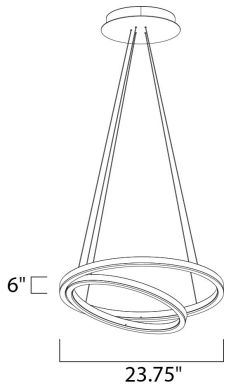

PRODUCT DESCRIPTION

Matte White rings suspend in a unique fashion as if relying on each other for support. A continuous band of LED evenly spread generous amounts of dimmable light into the space. Ceiling fixtures can also double as wall mounts.

MEASUREMENTS

DIMENSION : 23.75" L x 23.75" W x 6" H
 MAX OAH : 126" OAH
 CANOPY : 9.84" W x 0.85" H x 9.84" L
 HANGING WEIGHT : 11 lb

LAMPING

INPUT VOLTAGE : 120V
 LUMENS : 4,690 Rated
 BULB : 2 x 67W LED PCB Integrated , 67W Total
 BULB INCLUDED : (Integrated)
 DIMMABLE : Triac CL
 CRI : 80+ CRI
 COLOR_TEMP : 3000K

FINISHES OPTION

 Matte White

MATERIAL

Aluminum, Acrylic

RATINGS

cETLus
 Dry Location

ADDITIONAL

ADJUSTABLE
 OPERATING TEMPERATURE:
 -20°C (-4°F), 40°C (104°F)