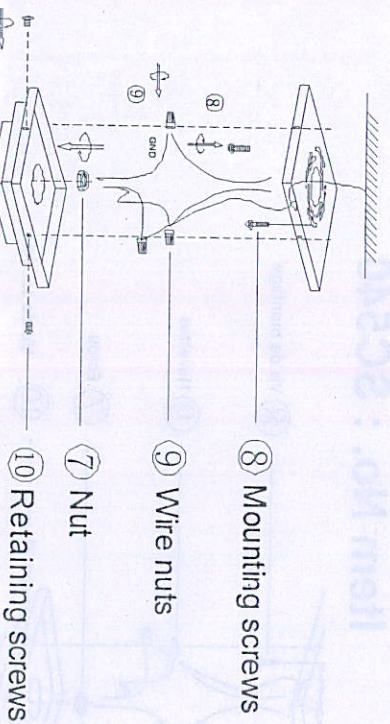

S&C
STEVEN AND CHRIS

INSTALLATION & ASSEMBLY INSTRUCTIONS

Item No.: SC540

6 Swivel

5 Screw the rods together

4 Secure the light cluster on shade with knobs

3 Put the glass in

2 Unscrew the knobs, take the light cluster out of shade