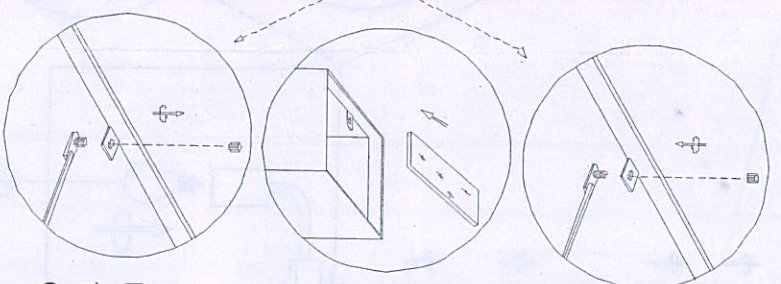

S&C
STEVEN AND CHRIS

INSTALLATION & ASSEMBLY INSTRUCTIONS

Item No.: SC540

6 Swivel

5 Screw the rods together

4 Secure the light cluster on shade with knobs

3 Put the glass in

2 Unscrew the knobs, take the light cluster out of shade