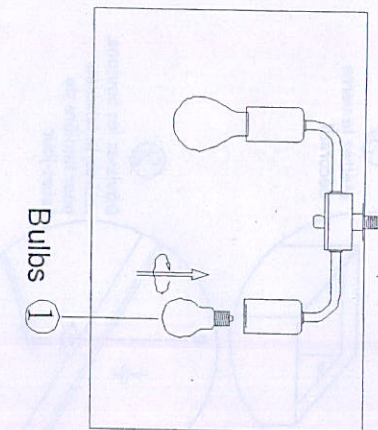

S&C
STEVEN AND CHRIS

INSTALLATION & ASSEMBLY INSTRUCTIONS

Item No.: SC540

6 Swivel

5 Screw the rods together

4 Secure the light cluster on shade with knobs

3 Put the glass in

2 Unscrew the knobs, take the light cluster out of shade