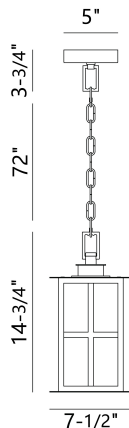

GREYSON, 16IN INTEGRATED LED OUTDOOR PENDANT

PRODUCT DETAILS

No.	:	47388-017
Product Color	:	BRASS-BLACK MIX
Product Material	:	GOL-BLK
Shade / Accent Colour	:	CLEAR
Shade / Accent Material	:	GLASS
Length	:	7.5"
Width	:	7.5"
Height	:	16"
Ext	:	9.25"
Weight	:	10.8LBS
Shade Length	:	6"
Shade Width	:	6"
Shade Height	:	10.75"

LIGHT SOURCE DETAILS

Light Source Type	:	INTEGRATED LED
Bulb Voltage	:	36V
Total Wattage	:	12W
Delivered Lumens	:	575LM
Kelvin	:	3000K
CRI	:	90
Dimmable	:	YES

OPTIONS AVAILABLE

ITEM NO.	FINISH	SHADE
47388-017	BRASS-BLACK MIX	CLEAR

TECHNICAL DETAILS

Hanging Support Type	:	ROD
Canopy / Backplate Length	:	5"
Canopy / Backplate Height	:	1.25"
Canopy / Backplate Width	:	5"
IP Rating	:	IP44
Title 24	:	YES
Beam Angle	:	120

PROJECT INFORMATION