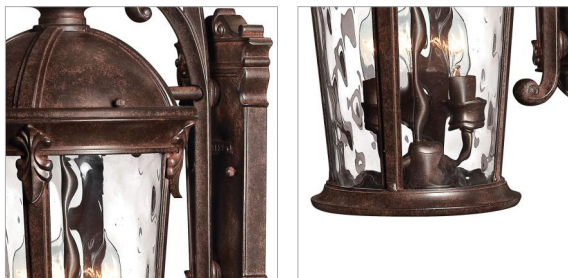

WINDSOR

1898RK

SMALL WALL MOUNT LANTERN

Windsor combines elegant details and decorative cast detailing into its cast aluminum construction. The River Rock finish and clear water glass add to its majestic style.

DETAILS	
FINISH:	River Rock
MATERIAL:	Aluminum
GLASS:	Clear Water Glass
DIMMABLE:	YES, WITH DIMMABLE LAMP (NOT INCLUDED)

DIMENSIONS	
WIDTH:	9.5"
HEIGHT:	20.8"
WEIGHT:	9lb
BACK PLATE:	5.75"W X 12"H
EXTENSION:	12"
TOP TO OUTLET:	12.5"

LIGHT SOURCE	
LIGHT SOURCE:	Socketed
WATTAGE:	3-5w Cand. LED, 40w Equiv.
VOLTAGE:	120v

SHIPPING	
CARTON LENGTH:	14.4
CARTON WIDTH:	12.2
CARTON HEIGHT:	32.9
CARTON WEIGHT:	14

PRODUCT DETAILS:

- Suitable for use in wet (outdoor direct rain) locations as defined by NEC and CEC. Meets United States UL Underwriters Laboratories & CSA Canadian Standards Association Product Safety Standards
- Our Estate Collections boast a breadth of fixtures defined by coordinating composition, enduring architecture, and time-honored craftsmanship, designed to meet the needs of expansive properties with extended outdoor living spaces. From the entrance of your driveway to the depths of your backyard, these collections provide cohesive design for stately exteriors.
- 2-year finish warranty
- Classic lines and heritage details complement traditional architecture