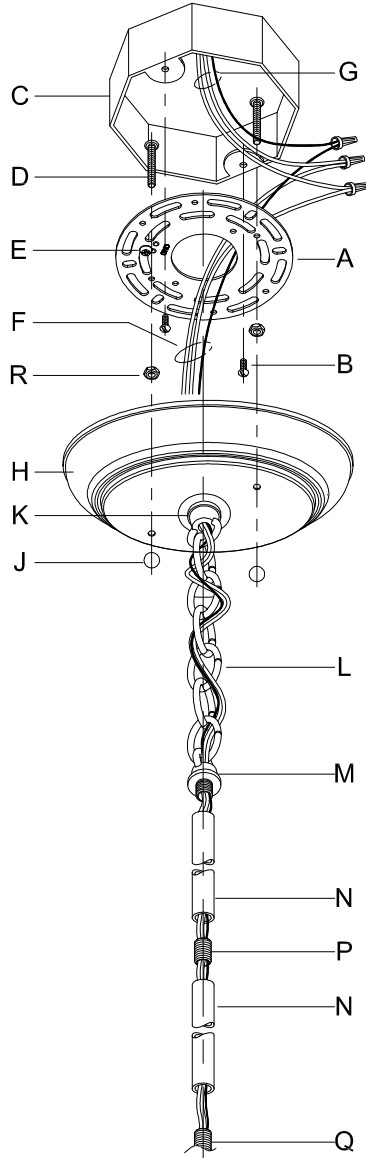

CAUTION: Read instructions carefully and turn electricity off at main circuit breaker panel before beginning installation.

500072

WARNING - If any Special Control Devices are used with this Fixture, Follow the Instructions Carefully to assure full compliance with N.E.C. requirements. If there are any questions, contact a Qualified Electrical Contractor.

CANOPY MOUNTING & WIRE CONNECTION ASSEMBLY STEPS:

1. D,E → A
2. R → D
3. B,A → C
4. F → P,N,M
5. N → Q
6. M → N
7. L → M,K
8. F → L,K,H
9. F → G
10. H,J → D

Attach (N), (P) to achieve overall desired length.
 Joignez (N), (P) pour obtenir la longueur voulue.
 Una (N), (P) para lograr la longitud deseada.

FIXTURE ASSEMBLY STEPS:

1. U,T → S
2. R → S

B, C, G & R
 (NOT FURNISHED)
 (NON FOURNIE)
 (NO INCLUIDA)

Instructions d'Assemblage et Installation

MISE EN GARDE: Lire les instructions avec soin et couper le courant au disjoncteur central avant de commencer l'installation.