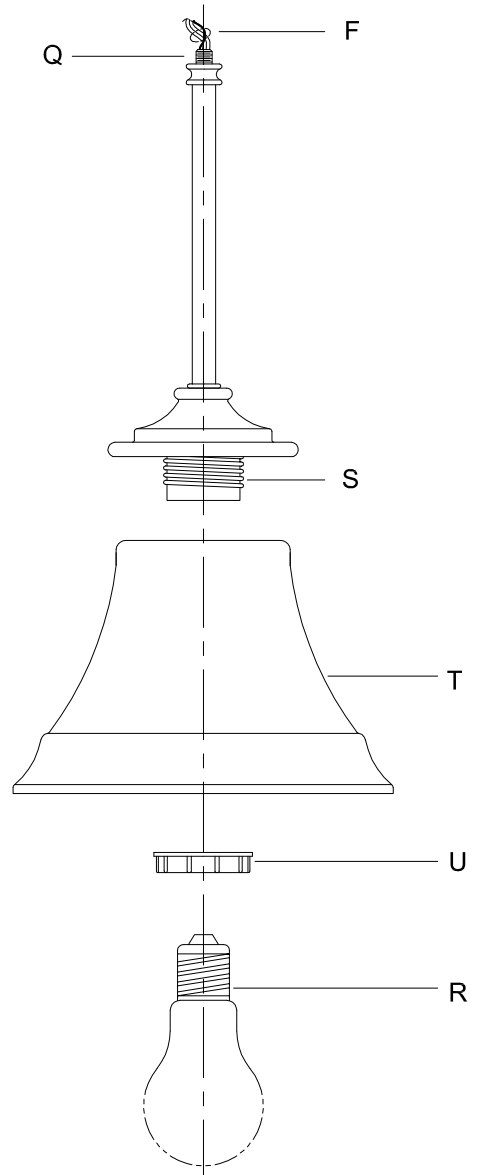

CAUTION: Read instructions carefully and turn electricity off at main circuit breaker panel before beginning installation.

500072

WARNING - If any Special Control Devices are used with this Fixture, Follow the Instructions Carefully to assure full compliance with N.E.C. requirements. If there are any questions, contact a Qualified Electrical Contractor.

CANOPY MOUNTING & WIRE CONNECTION ASSEMBLY STEPS:

1. D,E → A
2. R → D
3. B,A → C
4. F → P,N,M
5. N → Q
6. M → N
7. L → M,K
8. F → L,K,H
9. F → G
10. H,J → D

Attach (N), (P) to achieve overall desired length.
 Joignez (N), (P) pour obtenir la longueur voulue.
 Una (N), (P) para lograr la longitud deseada.

FIXTURE ASSEMBLY STEPS:

1. U,T → S
2. R → S

B, C, G & R
 (NOT FURNISHED)
 (NON FOURNIE)
 (NO INCLUIDA)

Instructions d'Assemblage et Installation

MISE EN GARDE: Lire les instructions avec soin et couper le courant au disjoncteur central avant de commencer l'installation.