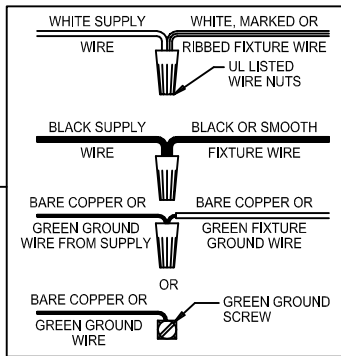

CAUTION: Read instructions carefully and turn electricity off at main circuit breaker panel before beginning installation.

500072

WARNING - If any Special Control Devices are used with this Fixture, Follow the Instructions Carefully to assure full compliance with N.E.C. requirements. If there are any questions, contact a Qualified Electrical Contractor.

CANOPY MOUNTING & WIRE CONNECTION ASSEMBLY STEPS:

1. D,E → A
2. R → D
3. B,A → C
4. F → P,N,M
5. N → Q
6. M → N
7. L → M,K
8. F → L,K,H
9. F → G
10. H,J → D

Attach (N), (P) to achieve overall desired length.
 Joignez (N), (P) pour obtenir la longueur voulue.
 Una (N), (P) para lograr la longitud deseada.