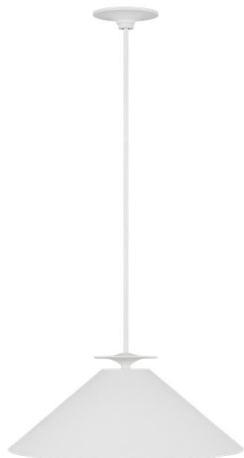

GENERATION LIGHTING

LXP1011CPST: Extra Large Pendant

Collection: Cornet

UPC #: 014817631357

Finish: Cast Plaster (CPST)

Dimensions:

Diameter: 24"
Width: 24"
Height: 9 5/8"

Wire: 180" (color/White)

Mounting Proc.: Screw Collar - Stem

Connection: Mounted To Box

Bulbs:

1 - Medium A19 60w Max. 120v - Not included

Features:

- This product may be mounted on a sloped ceiling
- Meets Title 24 energy efficiency standards
- Title 24 compliant if used with Joint Appendix (JA8) approved light bulbs listed in the California Energy Commission Appliance database.

Material List:

1 Body - Steel - Cast Plaster
 1 Break - Die Cast Aluminum - Cast Plaster
 4 12" Stem - Steel - Cast Plaster
 1 6" Stem - Steel - Cast Plaster

Safety Listing:

Safety Listed for Damp Locations

Shade / Glass / Diffuser Details:

Part	Material	Finish	Quantity	Item Number	Length	Width	Height	Diameter	Fitter Diameter	Shade Top Length	Shade Top Width	Shade Top Diameter
Shade	Steel	Cast Plaster	1				8 1/8	24				