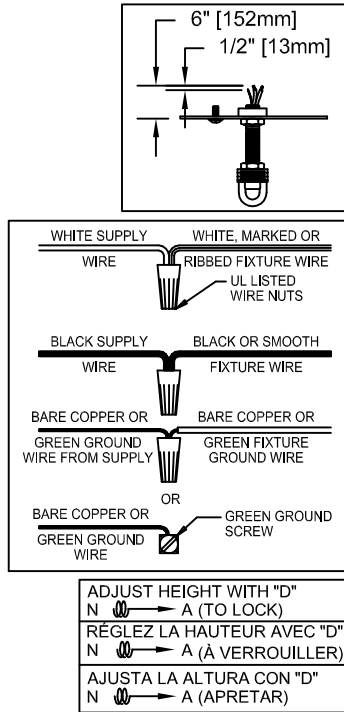

**CAUTION:** Read instructions carefully and turn electricity off at main circuit breaker panel before beginning installation.

## 400065

\*\*\*\*\*  
**WARNING -** If any Special Control Devices are used with this Fixture, Follow the Instructions Carefully to assure full compliance with N.E.C. requirements. If there are any questions, contact a Qualified Electrical Contractor.  
**WARNING -** This product contains chemicals known to the State of California to cause cancer, birth defects and /or other reproductive harm. Thoroughly wash hands after installing, handling, cleaning, or otherwise touching this product.  
**CAUTION -** All glass is fragile, use care when handling Glass component(s) and or Lamp(s).  
 \*\*\*\*\*

### CANOPY MOUNTING & WIRE CONNECTION ASSEMBLY STEPS:

1. D,E → A
2. B,A → C
3. N,P,H → D
4. P → H (TO LOCK) (À VERROUILLER) (APRETAR)
5. F → M
6. M → Q
7. L → M
8. J,K → L
9. L → H
10. F → L,K,J,H,D
11. F → G
12. J,K → H

### FIXTURE ASSEMBLY STEPS:

1. S,T → R
2. U → R

B, C, G & U  
 (NOT FURNISHED)  
 (NON FOURNIE)  
 (NO INCLUIDA)