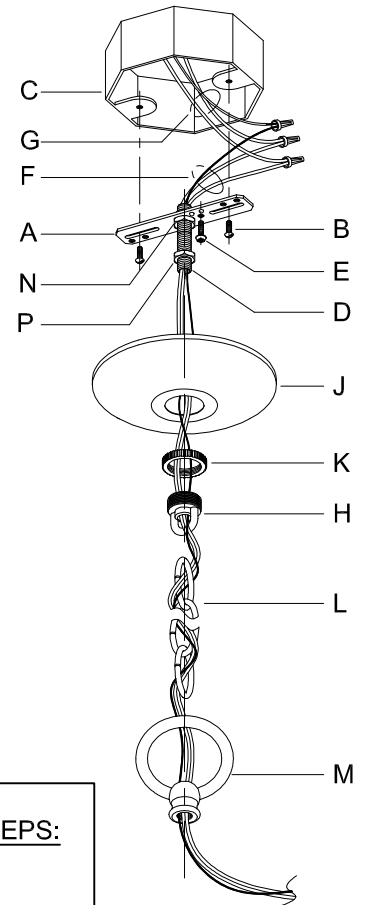

**CAUTION:** Read instructions carefully and turn electricity off at main circuit breaker panel before beginning installation.

## 400065

\*\*\*\*\*  
**WARNING -** If any Special Control Devices are used with this Fixture, Follow the Instructions Carefully to assure full compliance with N.E.C. requirements. If there are any questions, contact a Qualified Electrical Contractor.  
**WARNING -** This product contains chemicals known to the State of California to cause cancer, birth defects and /or other reproductive harm. Thoroughly wash hands after installing, handling, cleaning, or otherwise touching this product.  
**CAUTION -** All glass is fragile, use care when handling Glass component(s) and or Lamp(s).  
 \*\*\*\*\*

### CANOPY MOUNTING & WIRE CONNECTION ASSEMBLY STEPS:

1. D,E → A
2. B,A → C
3. N,P,H → D
4. P → H (TO LOCK) (À VERROUILLER) (APRETAR)
5. F → M
6. M → Q
7. L → M
8. J,K → L
9. L → H
10. F → L,K,J,H,D
11. F → G
12. J,K → H

### FIXTURE ASSEMBLY STEPS:

1. S,T → R
2. U → R

B, C, G & U  
 (NOT FURNISHED)  
 (NON FOURNIE)  
 (NO INCLUIDA)