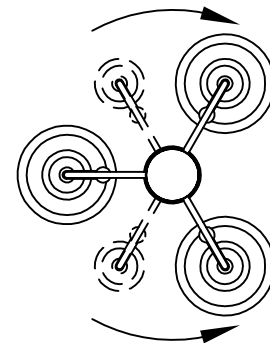

## 400065

\*\*\*\*\*  
**WARNING -** If any Special Control Devices are used with this Fixture, Follow the Instructions Carefully to assure full compliance with N.E.C. requirements. If there are any questions, contact a Qualified Electrical Contractor.  
**WARNING -** This product contains chemicals known to the State of California to cause cancer, birth defects and /or other reproductive harm. Thoroughly wash hands after installing, handling, cleaning, or otherwise touching this product.  
**CAUTION -** All glass is fragile, use care when handling Glass component(s) and or Lamp(s).  
 \*\*\*\*\*

### CANOPY MOUNTING & WIRE CONNECTION ASSEMBLY STEPS:

1. D,E → A
2. B,A → C
3. N,P,H → D
4. P → H (TO LOCK) (À VERROUILLER) (APRETAR)
5. F → M
6. M → Q
7. L → M
8. J,K → L
9. L → H
10. F → L,K,J,H,D
11. F → G
12. J,K → H

### FIXTURE ASSEMBLY STEPS:

1. S,T → R
2. U → R

B, C, G & U  
 (NOT FURNISHED)  
 (NON FOURNIE)  
 (NO INCLUIDA)