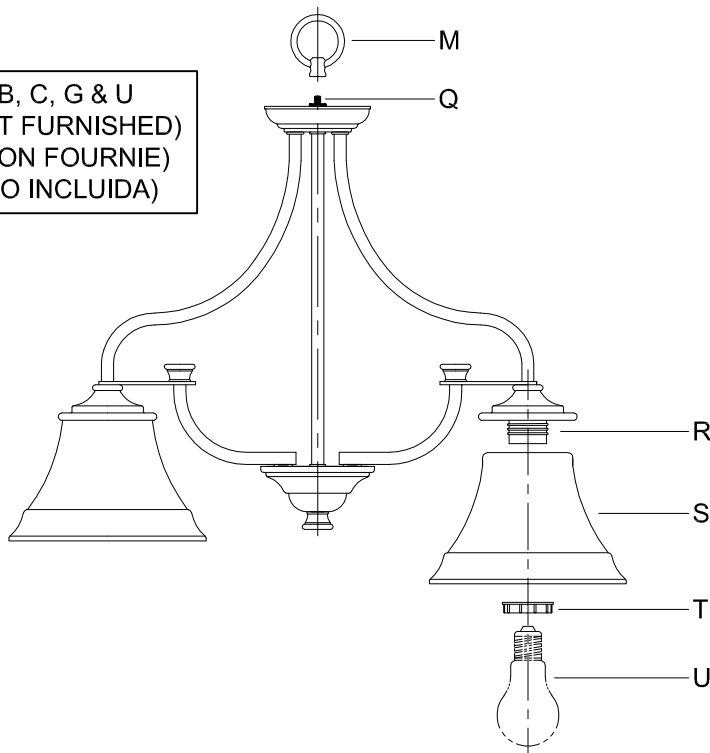

## 400065

\*\*\*\*\*  
**WARNING -** If any Special Control Devices are used with this Fixture, Follow the Instructions Carefully to assure full compliance with N.E.C. requirements. If there are any questions, contact a Qualified Electrical Contractor.  
**WARNING -** This product contains chemicals known to the State of California to cause cancer, birth defects and /or other reproductive harm. Thoroughly wash hands after installing, handling, cleaning, or otherwise touching this product.  
**CAUTION -** All glass is fragile, use care when handling Glass component(s) and or Lamp(s).  
 \*\*\*\*\*

### CANOPY MOUNTING & WIRE CONNECTION ASSEMBLY STEPS:

1. D,E → A
2. B,A → C
3. N,P,H → D
4. P → H (TO LOCK) (À VERROUILLER) (APRETAR)
5. F → M
6. M → Q
7. L → M
8. J,K → L
9. L → H
10. F → L,K,J,H,D
11. F → G
12. J,K → H

### FIXTURE ASSEMBLY STEPS:

1. S,T → R
2. U → R

B, C, G & U  
 (NOT FURNISHED)  
 (NON FOURNIE)  
 (NO INCLUIDA)