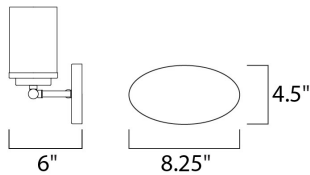

DIMENSION : 19.25" W x 9" H x 6" Ext
 BACK PLATE : 8.25" W x 4.5" H
 HANGING WEIGHT : 3.3 lb

LAMPING

INPUT VOLTAGE : 120V
 LUMENS : 0 Rated
 BULB : 3 x 60W Incandescent E26 Medium , 180W Total
 BULB INCLUDED : (Not Included)
 DIMMABLE : Yes