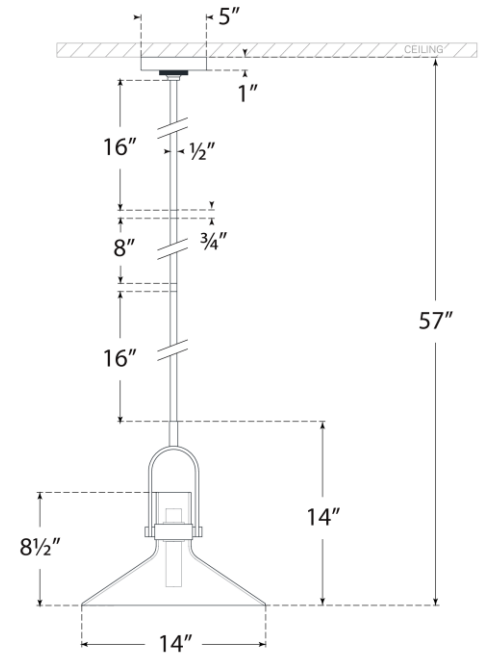

TEAR SHEET

Larkin 13" Empire Pendant

Item # IKF 5450HAB-CG

Designer: Ian K. Fowler

O/A Height: 57"

Fixture Height: 14"

Min. Custom Height: 20.75"

Width: 14"

Canopy: 5" Round

Finishes: BZ, HAB, PN

Glass Options: CG

Socket: Dedicated LED

Wattage: 9w (1000lm)

Weight: 7 Pounds

Note: UL Only | Custom Height Available

Bottom View