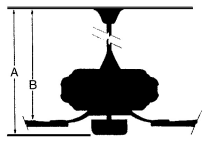

Image File Name: **F524-WHF.jpg**

MEASUREMENTS

Blade Finish:				Reversible Blades:	No
Blade Material:				Slope:	Yes
ABS Construction				Hanging Weight:	10.36
Blade Sweep:	No. of Blades:	Blade Pitch:			
52"	3	22			
Downrod 1:	Downrod 1 Outside Dia:	Downrod 2:	Downrod 2 Outside Dia:		
6	0.75				
Ceiling to Lowest Point: (Dim A)	Ceiling to Blade (Dim B)	Lead Wire:	Motor Size:		
9.25	7.0	80	153x15mm		