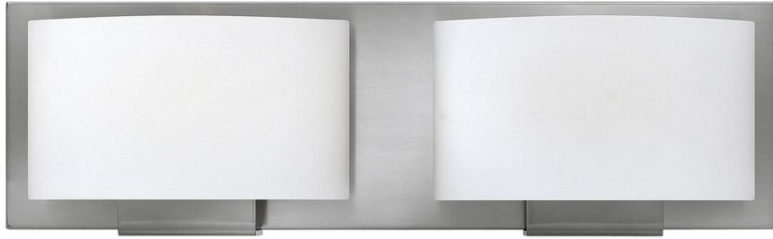

MILA

53552BN-LED

TWO LIGHT VANITY

Mila's modern design captivates with sleek symmetry as the elongated shades appear to float next to angled panel transitions to create a seamless form.

DETAILS	
FINISH:	Brushed Nickel
MATERIAL:	Steel
GLASS:	Etched Opal
DIMMABLE:	YES, CL TYPE DIMMER (SSL7A)

DIMENSIONS	
WIDTH:	16"
HEIGHT:	5"
WEIGHT:	4lb
BACK PLATE:	16"W X 5"H
EXTENSION:	4"
TOP TO OUTLET:	2.5"

LIGHT SOURCE	
LIGHT SOURCE:	Socketed
LED NAME:	EG9L-4.5
VOLTAGE:	120v
COLOR TEMP:	3000
LUMENS:	900
CRI:	90
INCANDESCENT EQUIVALENCY:	2 x 40w
DIMMABLE:	YES, CL TYPE DIMMER (SSL7A)

SHIPPING	
CARTON LENGTH:	19
CARTON WIDTH:	8
CARTON HEIGHT:	6.5
CARTON WEIGHT:	5

PRODUCT DETAILS:

- Mounting hardware is hidden on the back plate to ensure a clean silhouette
- Fixture can be mounted either up or down
- Suitable for use in damp locations as defined by NEC and CEC. Meets United States UL Underwriters Laboratories & CSA Canadian Standards Association Product Safety Standards.
- ADA compliant
- Meets California Energy Commission Title regulations/JA8 when using the included LED bulb
- LED Bulbs carry a 3-year limited warranty
- Bold silhouette with dramatic details creates a modern statement