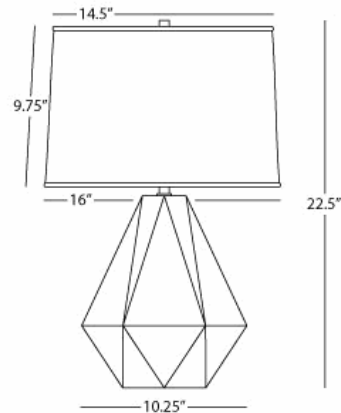

DELTA

932

Table Lamp

1-150W Max.

Bulb Type: A

Switch: 3-Way

Lily Glazed Ceramic

Polished Nickel Accents

Oyster Linen Shade

See Delta/ Mason Table for Color Options

** Available for Quick SHIP **