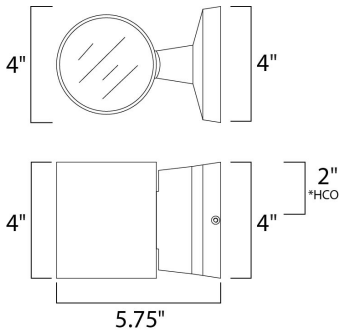

\*height from center of outlet to the top of the fixture

**MEASUREMENTS**

DIMENSION : 4" W x 4" H x 5.75" Ext  
 BACK PLATE : 4" W x 4" H x 2" HCO  
 HANGING WEIGHT : 2.2 lb

**LAMPING**

INPUT VOLTAGE : 120V  
 LUMENS : 630 Rated (296 Del.)  
 BULB : 2 x 4.5W LED PCB Integrated , 9W Total  
 BULB INCLUDED : (Integrated)  
 DIMMABLE : Triac CL  
 CRI : 80+ CRI  
 COLOR\_TEMP : 3000K  
 LIGHTING\_DIRECTION : Up/Down