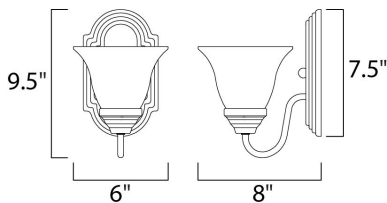

MEASUREMENTS

DIMENSION : 6" W x 9.5" H x 8" Ext
 MAX OAH : 5" W x 7.5" H
 HANGING WEIGHT : 1.76 lb

LAMPING

INPUT VOLTAGE : 120V
 LUMENS : 0 Rated
 BULB : 1 x 60W Incandescent E26 Medium , 60W Total
 BULB INCLUDED : (Not Included)
 DIMMABLE : Yes