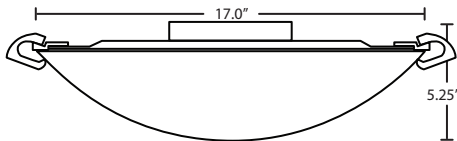

SONYA 13 / 17 / 20

FLUSH MOUNT CEILING

ORDERING:

Sonya 13 #8417:

GLASS OPTIONS	LAMP OPTIONS	METAL FINISH
841725 Satin Frost	(blank) 1x 100W G9 Hal	BR Bronze
8417GD Gold Glitter	MED 1x 100W A19 Incan	PN Polished Nickel
8417GL Glitter	GU24 1x 13W GU24 120V	SN Satin Nickel
	LED 1x 10W LED 120V,	WH White

Sonya 17 #8418:

GLASS OPTIONS	LAMP OPTIONS	METAL FINISH
841825 Satin Frost	(blank) 2x 100W G9 Hal	BR Bronze
8418GD Gold Glitter	MED 2x 100W A19 Incan	PN Polished Nickel
8418GL Glitter	GU24 2x 18W GU24 120V	SN Satin Nickel
	LED 2x 10W LED 120V,	WH White

Sonya 20 #8419:

GLASS OPTIONS	LAMP OPTIONS	METAL FINISH
841925 Satin Frost	(blank) 3x 100W G9 Hal	BR Bronze
8419GD Gold Glitter	MED 3x 100W A19 Incan	PN Polished Nickel
8419GL Glitter	GU24 3x 18W GU24 120V	SN Satin Nickel
	LED 3x 10W LED 120V,	WH White

Ex. 8417GD-SN
Sonya 13 Ceiling w/ Gold Glitter Glass,
Satin Nickel Clips

LED 120V PENDANTS:

- Internal driver integrated in the lamp, GU24 base
- Total power of only 10 watts
- Dimmable with a standard dimmer
- Rated life: 30,000 hours
- Frosted acrylic diffuser
- 800 lumens
- CCT: 2800° Kelvin
- CRI: 80+

Project Information: