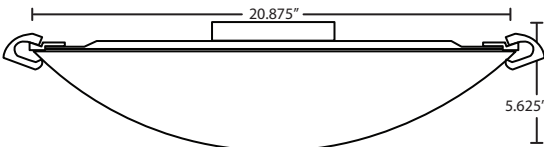

GLASS OPTIONS	LAMP OPTIONS	METAL FINISH
841825 Satin Frost	(blank) 2x 100W G9 Hal	BR Bronze
8418GD Gold Glitter	MED 2x 100W A19 Incan	PN Polished Nickel
8418GL Glitter	GU24 2x 18W GU24 120V	SN Satin Nickel
	LED 2x 10W LED 120V,	WH White

Sonya 20 #8419: