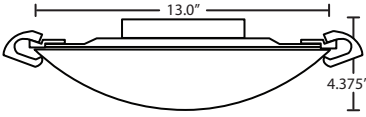

SONYA 13 / 17 / 20

FLUSH MOUNT CEILING

ORDERING:

Sonya 13 #8417:

GLASS OPTIONS	LAMP OPTIONS	METAL FINISH
841725 Satin Frost	(blank) 1x 100W G9 Hal	BR Bronze
8417GD Gold Glitter	MED 1x 100W A19 Incan	PN Polished Nickel
8417GL Glitter	GU24 1x 13W GU24 120V	SN Satin Nickel
	LED 1x 10W LED 120V,	WH White

Sonya 17 #8418: