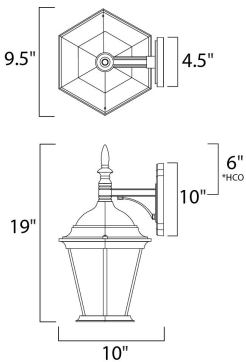

PRODUCT DESCRIPTION

Westlake EE is a transitional style, energy saving collection from Maxim Lighting International in Black or Rust Patina finish.