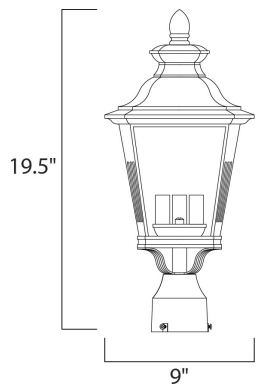

PRODUCT DESCRIPTION

Knoxville is an updated take on the traditional lantern style. Finished in Bronze and with the option of Clear or Frosted glass, our Incandescent version is sure to wow.

MEASUREMENTS

DIMENSION : 9" L x 9" W x 19.5" H
 HANGING WEIGHT : 3.98 lb

LAMPING

INPUT VOLTAGE : 120V
 LUMENS : 0 Rated
 BULB : 3 x 40W Incandescent E12 Candelabra , 120W Total
 BULB INCLUDED : (Not Included)
 DIMMABLE : Yes