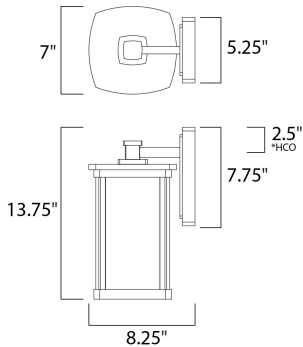

PRODUCT DESCRIPTION

The craftsman inspired Bungalow outdoor cast aluminum collection is finished in Bronze. The exterior Seedy glass adds texture while the interior Wilshire glass adds warmth. Bungalow is also available with energy-efficient fluorescent light in the Bungalow EE collection.

MEASUREMENTS

- DIMENSION : 7" W x 13.75" H x 8.25" Ext
- BACK PLATE : 5.25" W x 7.75" H x 2.5" HCO
- HANGING WEIGHT : 7.98 lb

LAMPING

- INPUT VOLTAGE : 120V
- LUMENS : 0 Rated
- BULB : 1 x 60W Incandescent E26 Medium , 60W Total
- BULB INCLUDED : (Not Included)
- DIMMABLE : Yes

FINISHES OPTION

- Bronze

GLASS

Seedy and Wilshire CDWS

MATERIAL

Aluminum, Glass

RATINGS

cETLus
Wet Location

ADDITIONAL

INSTALL UP/DOWN: Up
RATED LIFE 2500 Hours
OPERATING TEMPERATURE:
-20°C (-4°F), 40°C (104°F)

Always consult a qualified electrician before installing any lighting product.