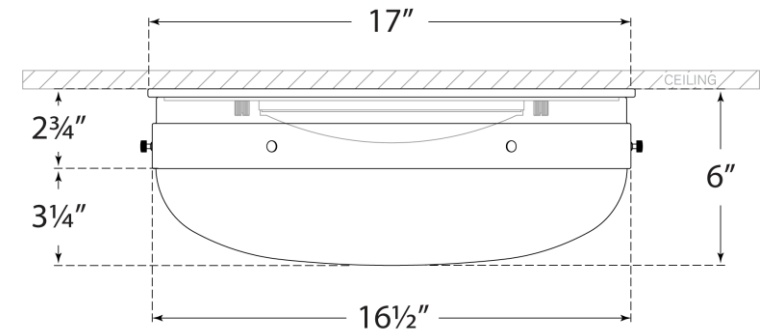

TEAR SHEET

Hicks Medium Flush Mount

Item # TOB 4064HAB-WG

Designer: Thomas O'Brien

Height: 6"

Width: 17"

Canopy: 17" Round

Finishes: AN, BZ/HAB, HAB, PN

Glass Options: WG

Socket: Dedicated LED

Wattage: 36w (2800lm)

Weight: 21 Pounds

Side View