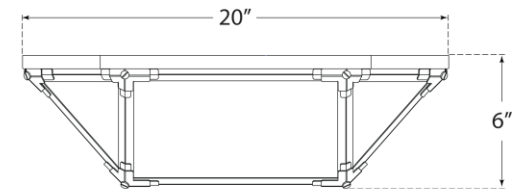

SPEC SHEET

Morris Large Flush Mount

Item # SK 4009AZ-WG

Designer: Suzanne Kasler

Height: 6"

Width: 20"

Canopy: 20" Square

Finishes: AZ, GI, PN

Glass Options: FG, WG

Socket: 4 - E26 Keyless

Wattage: 4 - 9 LED A

Bottom View