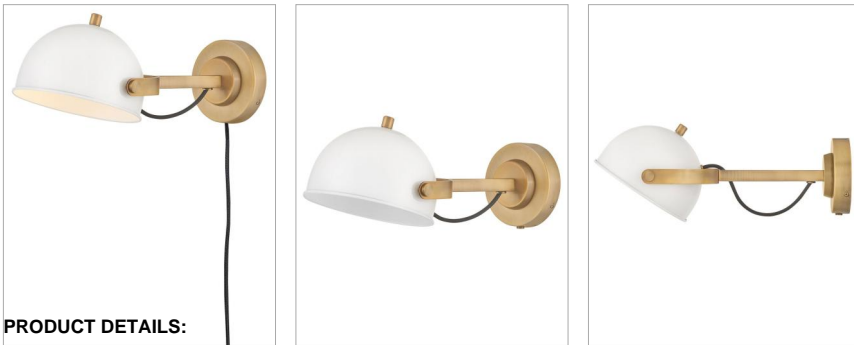

### MEDIUM ADJUSTABLE SINGLE LIGHT SCONCE

A modern bedside sconce with a vintage feel, Spence's adjustable, rotating shade, painted white interior, and convenient on/off switch create the ideal reading or task light. Heritage Brass details and removable, black, fabric-wrapped cord complement a Black Oxide or Chalk White finish.

DETAILS	
FINISH:	Chalk White
MATERIAL:	Steel
SHADE:	Metal
DIMMABLE:	YES, WITH DIMMABLE LAMP (NOT INCLUDED)

DIMENSIONS	
WIDTH:	7.3"
HEIGHT:	6.8"
WEIGHT:	3.4lb
BACK PLATE:	5" Dia.
EXTENSION:	16.5"
TOP TO OUTLET:	4"

LIGHT SOURCE	
LIGHT SOURCE:	Socketed
WATTAGE:	1-5w Cand. LED, 60w Equiv.
VOLTAGE:	120v

SHIPPING	
CARTON LENGTH:	20
CARTON WIDTH:	10.8
CARTON HEIGHT:	13
CARTON WEIGHT:	6.2

#### PRODUCT DETAILS:

- Mounting hardware is hidden on the back plate to ensure a clean silhouette
- Suitable for use in dry (indoor) locations as defined by NEC and CEC. Meets United States UL Underwriters Laboratories & CSA Canadian Standards Association Product Safety Standards.
- Ideal for vintage filament bulbs (not included)
- Features On/Off switch
- This fixture can be hardwired or mounted with an included 96" plug-in cord.
- Sconces are fully adjustable both left or right and up or down.
- Can be hard-wired or mounted with fabric-covered plug-in cord.
- Optional cord covers are available. Pack of two 12" covers – 6938 HB