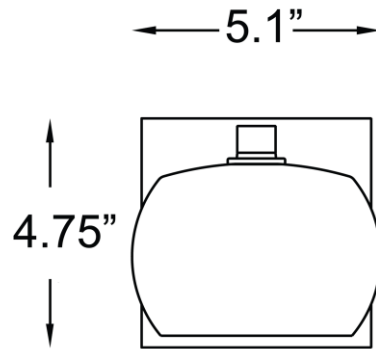

| | |
|------------------|---------------------------|
| FIXTURE | BACKPLATE / CANOPY |
| Length: | Length |
| Width: 5.25" | Width: |
| Diameter | Diameter: |
| Height: 4.75" | Height: |
| Extension: 6.25" | |
| Overall Height: | |

TECHNICAL SPECIFICATIONS

SPECIFICATIONS

| | |
|---------------------------------|---------------------|
| Frame Material: Stainless Steel | |
| Diffuser Material: Glass | |
| Lamping Type: G9 (Halogen) | Jbox: Standard |
| Lamping Base: G9 | Lamp Wattage: 40 W |
| Lamp Quantity: 1 | Total Wattage: 40 W |
| Voltage: 120v | Lamps Included: Yes |

Project Name: _____
 Location: _____
 Type: _____
 Quantity: _____
 Notes: _____

LINE DRAWING

IES FILE

In addition to Access Lighting's purchase and warranty terms and conditions, by signing below or placing an order, you agree that you are authorized to bind the entity placing any order and acknowledge the following: All of sizes and measurements are approximate and all images are for illustrative purposes only. In the event of an inconsistency, the "Product Measurements" section controls. There also may be slight differences in the colors and designs compared to the displayed and printed images.