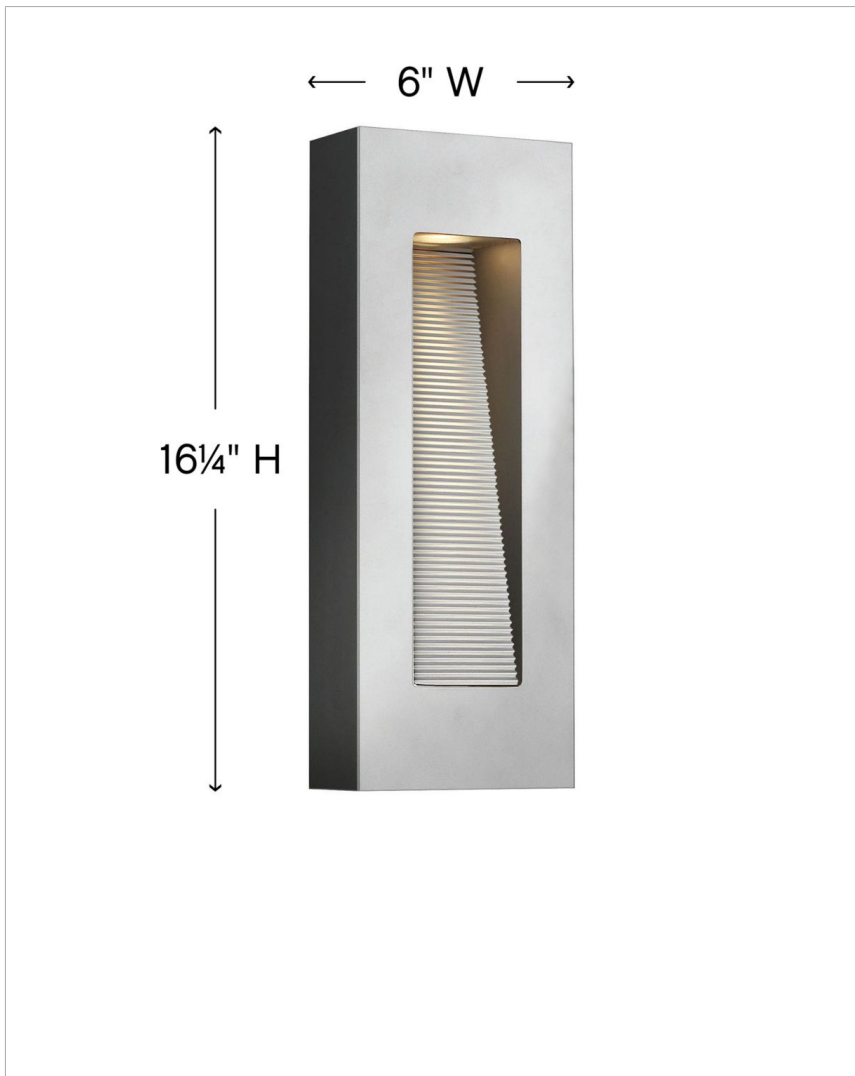

LUNA

1668TT

MEDIUM WALL MOUNT LANTERN

Luna is a modern collection of solid aluminum fixtures offered in a unique combination of contemporary styles, including sleek wall lanterns. Luna also offers chic pocket wall sconces and compact ceiling mounts that are ideal for indoors or out.

DETAILS	
FINISH:	Titanium
MATERIAL:	Aluminum
GLASS:	Etched Lens
DIMMABLE:	YES, WITH DIMMABLE LAMP (NOT INCLUDED)

DIMENSIONS	
WIDTH:	6"
HEIGHT:	16.3"
WEIGHT:	5lb
BACK PLATE:	4.5" Sq.
EXTENSION:	3.5"
TOP TO OUTLET:	8.25"

LIGHT SOURCE	
LIGHT SOURCE:	Socketed
WATTAGE:	2-7w GU10 LED, 20w Equiv. or 2-20w GU10
VOLTAGE:	120v

SHIPPING	
CARTON LENGTH:	19
CARTON WIDTH:	9.5
CARTON HEIGHT:	6
CARTON WEIGHT:	6

PRODUCT DETAILS:

- Suitable for use in wet (outdoor direct rain) locations as defined by NEC and CEC. Meets United States UL Underwriters Laboratories & CSA Canadian Standards Association Product Safety Standards
- Fixture is Dark Sky compliant and engineered to minimize light glare upward into the night sky
- ADA compliant
- 2-year finish warranty
- Bold lines and a clean, minimalist style complement contemporary architecture