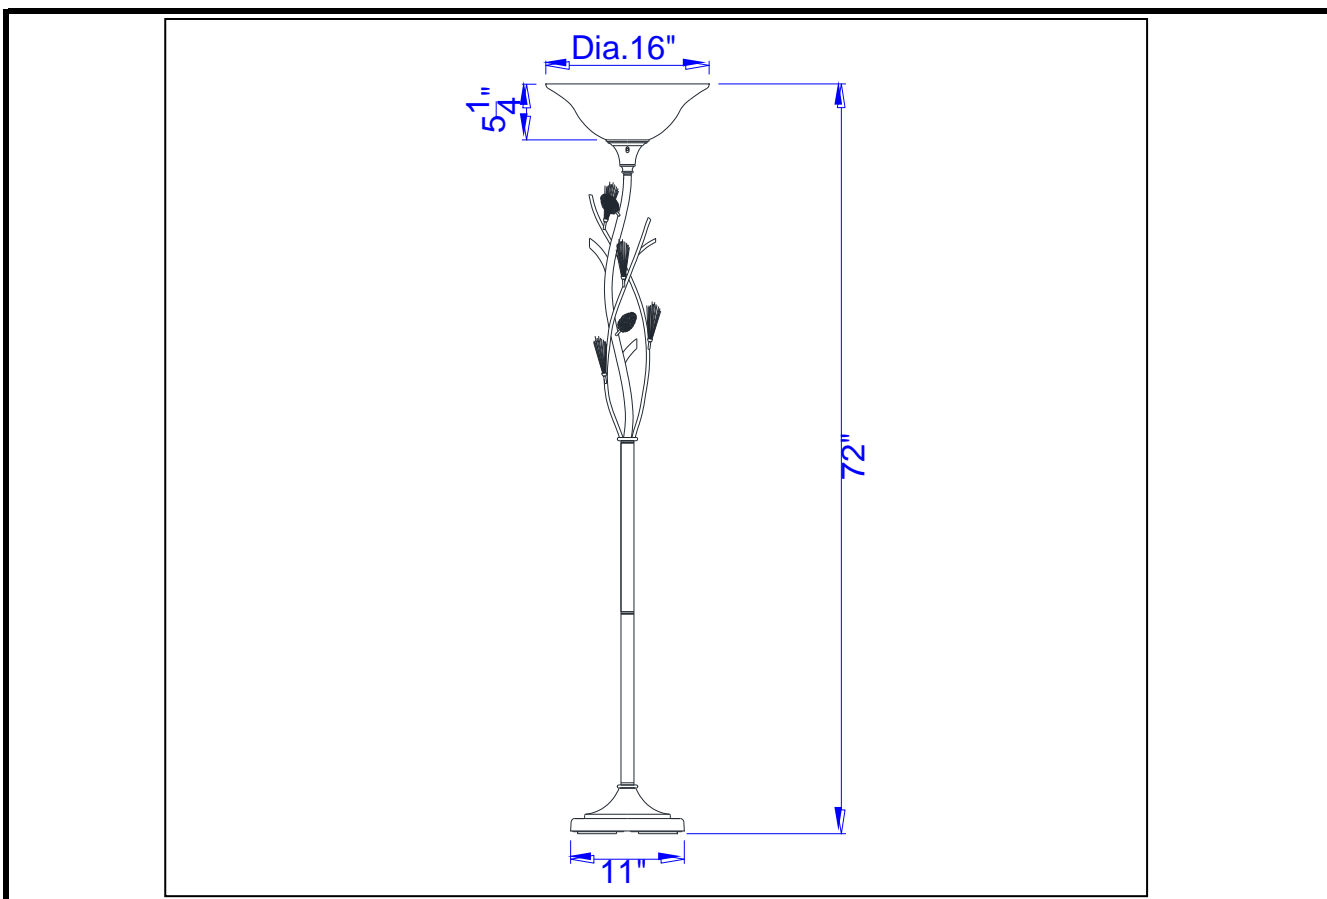

Project: _____

Catalog No.: _____

Lamp/Wattage: _____

- Model No:** BO-961TR
- Description:** Pinecone Torchiere with Glass Shade
- Material:** Metal
- Finish :** Willow
- Height:** 72"
- Base Width:** Dia. 11"
- Wattage :** 150W
- Socket :** Medium Base (E27)
- Switch:** 3-way
- Bulb:** Incandescent, CFL
- Wire Length:** 6'
- Wire Color:** Brown
- Shade No:**
- Material:** Glass
- Shade size:** Dia. 16"
- Certificate :** 