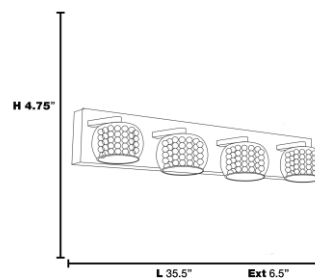

Stock Code: **52114-CH/MIR**

Collection: Glam

PRODUCT INFORMATION

Base: 52114 Parent: 52114
Mounting Type: Wall UPC: 641594196030
Finish: Chrome
Diffuser: Mirror

PRODUCT MEASUREMENTS

FIXTURE	BACKPLATE / CANOPY
Length:	Length 1"
Width: 33.5"	Width: 33.5"
Diameter	Diameter:
Height: 4.75"	Height: 4.75"
Extension: 6.5"	
Overall Height:	

TECHNICAL SPECIFICATIONS

SPECIFICATIONS

Frame Material: Metal
Diffuser Material: Glass
Lamping Type: G9 (Xenon) Jbox: Standard
Lamping Base: G9 Lamp Wattage: 48 W
Lamp Quantity: 4 Total Wattage: 192 W
Voltage: 120v Lamps Included: Yes

Additional Notes:

Project Name: _____
Location: _____
Type: _____
Quantity: _____
Notes: _____

LINE DRAWING

IES FILE

In addition to Access Lighting's purchase and warranty terms and conditions, by signing below or placing an order, you agree that you are authorized to bind the entity placing any order and acknowledge the following: All of sizes and measurements are approximate and all images are for illustrative purposes only. In the event of an inconsistency, the "Product Measurements" section controls. There also may be slight differences in the colors and designs compared to the displayed and printed images.