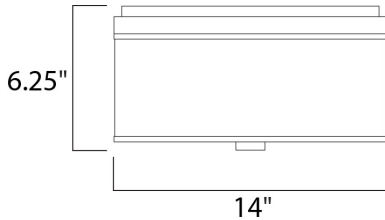

MEASUREMENTS

DIMENSION : 14" L x 14" W x 6.25" H
 HANGING WEIGHT : 6.3 lb

LAMPING

INPUT VOLTAGE : 120V
 LUMENS : 0 Rated
 BULB : 2 x 60W Incandescent E26 Medium , 120W Total
 BULB INCLUDED : (Not Included)
 DIMMABLE : Yes
 COLOR_TEMP : 2700K