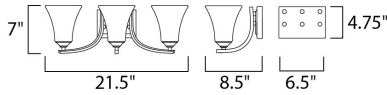

MEASUREMENTS

DIMENSION : 21.5" W x 7" H x 8.5" Ext
 BACK PLATE : 6.5" W x 4.75" H x 2.75" HCO
 HANGING WEIGHT : 6.69 lb

LAMPING

INPUT VOLTAGE : 120V
 LUMENS : 0 Rated
 BULB : 3 x 60W Incandescent E26 Medium , 180W Total
 BULB INCLUDED : (Not Included)
 DIMMABLE : Yes