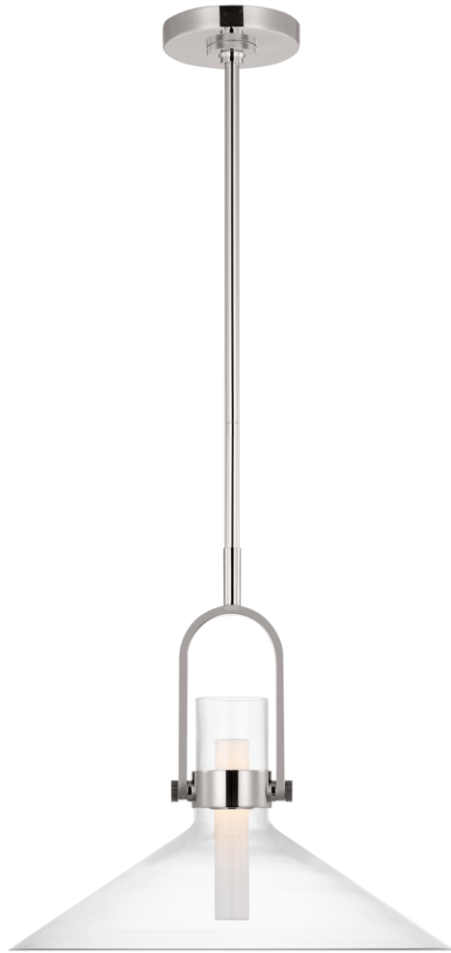

TEAR SHEET

Larkin 18" Empire Pendant

Item # IKF 5451PN-CG

Designer: Ian K. Fowler

- O/A Height: 60"
- Fixture Height: 16.75"
- Min. Custom Height: 23.5"
- Width: 18.25"
- Canopy: 6" Round
- Finishes: BZ, HAB, PN
- Glass Options: CG
- Socket: Dedicated LED
- Wattage: 15w (1800lm)
- Weight: 8 Pounds
- Note: UL Only | Custom Height Available