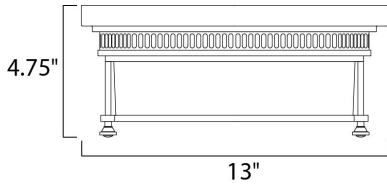

**MEASUREMENTS**

DIMENSION : 13" L x 13" W x 4.75" H  
 HANGING WEIGHT : 5.5 lb

**LAMPING**

INPUT VOLTAGE : 120V  
 LUMENS : 0 Rated  
 BULB : 2 x 60W Incandescent E26 Medium , 120W Total  
 BULB INCLUDED : (Not Included)  
 DIMMABLE : Yes