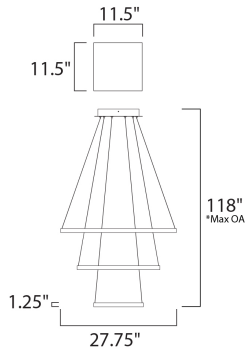

*max overall height

MEASUREMENTS

DIMENSION : 27.75" L x 27.75" W x 1.25" H
 MAX OAH : 120" OAH
 CANOPY : 11.5" W x 1.75" H x 11.5" L
 HANGING WEIGHT : 5.94 lb

LAMPING

INPUT VOLTAGE : 120V
 LUMENS : 7,000 Rated
 BULB : 3 x 100W LED PCB Integrated , 100W Total
 BULB INCLUDED : (Integrated)
 DIMMABLE : Triac CL
 CRI : 80+ CRI
 COLOR_TEMP : 3000K