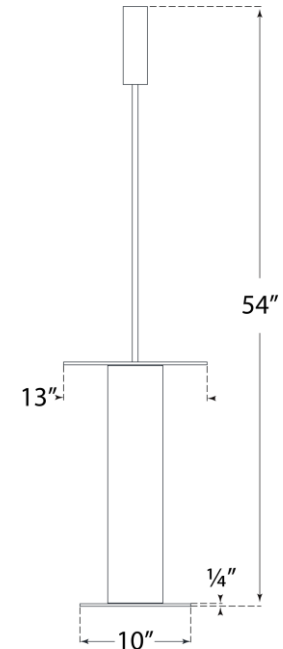

TEAR SHEET

Alma Tray Table Floor Lamp

Item # KW 1612AB/WM

Designer: Kelly Wearstler

Height: 54"

Width: 13"

Extension: 14.5"

Base: 10" Round

Finishes: AB/WM, PN/BM

Socket: E17 Keyless w/ Foot Switch

Wattage: 4.5 LED R14

Weight: 62 Pounds

Side View

Front View