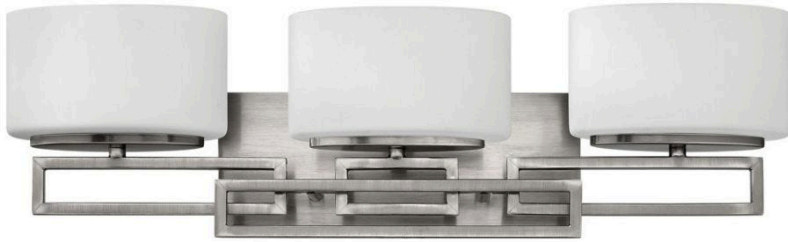

LANZA

5103AN-LED

THREE LIGHT VANITY

Lanza features contemporary styling with geometric patterns that are emphasized in Antique Nickel, Brushed Bronze and Buckeye Bronze finishes. The elongated oval, etched opal glass reinforces its sleek design.

DETAILS	
FINISH:	Antique Nickel
MATERIAL:	Metal
GLASS:	Etched Opal
DIMMABLE:	YES - CL TYPE DIMMER (SSL7A)

DIMENSIONS	
WIDTH:	25"
HEIGHT:	6.8"
WEIGHT:	6lb
BACK PLATE:	12"W X 4.75"H
EXTENSION:	5"
TOP TO OUTLET:	4"

LIGHT SOURCE	
LIGHT SOURCE:	LED Lamp
LED NAME:	EG9L-4.5
WATTAGE:	3-4.50w G9 LED *Included
VOLTAGE:	120v
COLOR TEMP:	3000
LUMENS:	1350
CRI:	90
INCANDESCENT EQUIVALENCY:	3 x 40w
DIMMABLE:	YES - CL TYPE DIMMER (SSL7A)

SHIPPING	
CARTON LENGTH:	11
CARTON WIDTH:	25.5
CARTON HEIGHT:	7
CARTON WEIGHT:	7

PRODUCT DETAILS:

- Mounting hardware is hidden on the backplate to ensure a clean silhouette
- Fixture can be mounted either up or down
- Suitable for use in damp locations as defined by NEC and CEC. Meets United States UL Underwriters Laboratories & CSA Canadian Standards Association Product Safety Standards
- Meets California Energy Commission Title regulations/JA8 when using the included LED bulb
- LED Bulbs carry a 3-year limited warranty
- Merging the best of traditional and modern elements, with a sophisticated and streamlined look
- Classic matte brushed nickel finish