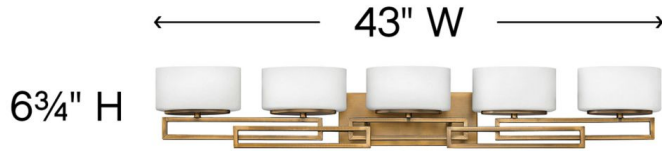

LANZA

5105BR

FIVE LIGHT VANITY

Lanza features contemporary styling with geometric patterns that are emphasized in Antique Nickel, Brushed Bronze and Buckeye Bronze finishes. The elongated oval, etched opal glass reinforces its sleek design.

DETAILS	
FINISH:	Brushed Bronze
MATERIAL:	Metal
GLASS:	Etched Opal
DIMMABLE:	Yes

DIMENSIONS	
WIDTH:	43"
HEIGHT:	6.8"
WEIGHT:	9lb
BACK PLATE:	12"W X 4.75"H
EXTENSION:	5"
TOP TO OUTLET:	4"

LIGHT SOURCE	
LIGHT SOURCE:	Socketed
VOLTAGE:	120v

SHIPPING	
CARTON LENGTH:	42
CARTON WIDTH:	11
CARTON HEIGHT:	7.3
CARTON WEIGHT:	13.1

PRODUCT DETAILS:

- Mounting hardware is hidden on the back plate to ensure a clean silhouette
- This fixture must be installed with shades/glass facing up toward the ceiling
- Suitable for use in damp locations as defined by NEC and CEC. Meets United States UL Underwriters Laboratories & CSA Canadian Standards Association Product Safety Standards.
- Merging the best of traditional and modern elements with a sophisticated and streamlined look