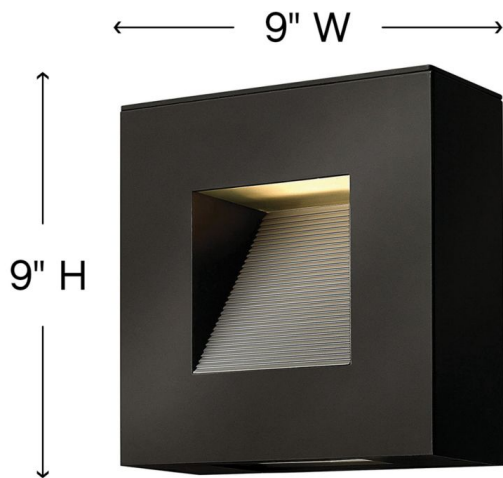

LUNA

1647SK-LED

SMALL WALL MOUNT LANTERN

Luna is a modern collection of solid aluminum fixtures offered in a unique combination of contemporary styles, including sleek wall lanterns. Luna also offers chic pocket wall sconces and compact ceiling mounts that are ideal for indoors or out.

DETAILS	
FINISH:	Satin Black
MATERIAL:	Aluminum
GLASS:	Etched Lens
DIMMABLE:	YES, 0-10V TYPE DIMMER ONLY

DIMENSIONS	
WIDTH:	9"
HEIGHT:	9"
WEIGHT:	7lb
BACK PLATE:	4.5"W X 6.75"H
EXTENSION:	4"
TOP TO OUTLET:	4.5"

LIGHT SOURCE	
LIGHT SOURCE:	Integrated LED
LED NAME:	(2) LC2-60
VOLTAGE:	120v/277v
COLOR TEMP:	3000
LUMENS:	1200
CRI:	96
INCANDESCENT EQUIVALENCY:	2 x 60w
DIMMABLE:	YES, 0-10V TYPE DIMMER ONLY

SHIPPING	
CARTON LENGTH:	12
CARTON WIDTH:	12
CARTON HEIGHT:	8
CARTON WEIGHT:	8