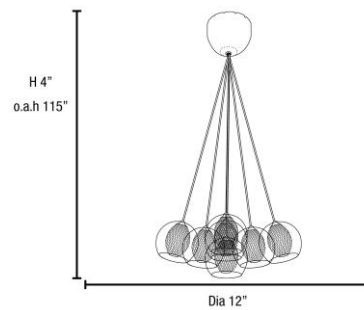

Stock Code: **52077-CH/CLR**

Collection: Aeria

PRODUCT INFORMATION

Base: 52077 Parent: 52077
Mounting Type: Ceiling UPC: 641594187540
Finish: Chrome
Diffuser: Clear

PRODUCT MEASUREMENTS

FIXTURE	BACKPLATE / CANOPY
Length:	Length
Width:	Width:
Diameter 12"	Diameter:
Height: 4"	Height: 1.25"
Extension:	
Overall Height: 6-115"	

TECHNICAL SPECIFICATIONS

SPECIFICATIONS

Frame Material: Metal	
Diffuser Material: Glass	
Lamping Type: G4 (Halogen)	Jbox: Standard
Lamping Base: G4	Lamp Wattage: 20 W
Lamp Quantity: 7	Total Wattage: 140 W
Voltage: 12v	Lamps Included: Yes

Additional Notes:

10 feet of co-axial cord included

Project Name: _____

Location: _____

Type: _____

Quantity: _____

Notes:

LINE DRAWING

IES FILE

In addition to Access Lighting's purchase and warranty terms and conditions, by signing below or placing an order, you agree that you are authorized to bind the entity placing any order and acknowledge the following: All of sizes and measurements are approximate and all images are for illustrative purposes only. In the event of an inconsistency, the "Product Measurements" section controls. There also may be slight differences in the colors and designs compared to the displayed and printed images.