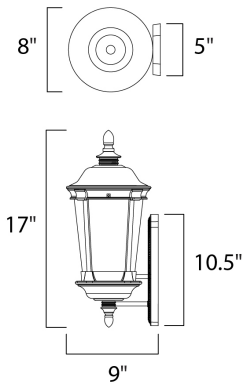

PRODUCT DESCRIPTION

Dover Cast is a traditional, Mediterranean style collection from Maxim Lighting International in Bronze finish with Seedy glass.

MEASUREMENTS

DIMENSION : 8" W x 17" H x 9" Ext
 BACK PLATE : 5" W x 10.5" H x 12" HCO
 HANGING WEIGHT : 3.39 lb