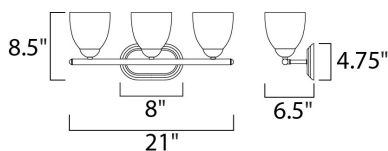

**PRODUCT DESCRIPTION**

This transitional design works in any style home. Intersecting, rectangular tubing finished in your choice of Satin Nickel or Oil Rubbed Bronze gently curves to support simple line Frost glass shades.

**MEASUREMENTS**

DIMENSION : 21" W x 8.5" H x 6.5" Ext  
 BACK PLATE : 8" W x 4.75" H  
 HANGING WEIGHT : 1.7 lb

**LAMPING**

INPUT VOLTAGE : 120V  
 LUMENS : 0 Rated  
 BULB : 3 x 60W Incandescent E26 Medium , 180W Total  
 BULB INCLUDED : (Not Included)  
 DIMMABLE : Yes