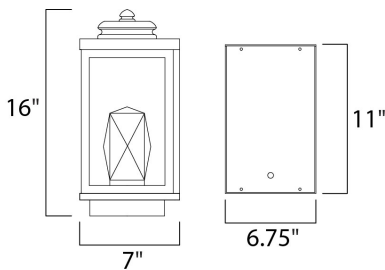

**MEASUREMENTS**

DIMENSION : 7" W x 16" H x 7" Ext  
 BACK PLATE : 6.75" W x 11" H x 6" HCO  
 HANGING WEIGHT : 13.23 lb

**LAMPING**

INPUT VOLTAGE : 120V  
 LUMENS : 910 Rated  
 BULB : 2 x W LED PCB Integrated , 13W Total  
 BULB INCLUDED : (Integrated)  
 DIMMABLE : No  
 CRI : 90+ CRI  
 COLOR\_TEMP : 3000K  
 LIGHTING\_DIRECTION : Up/Down