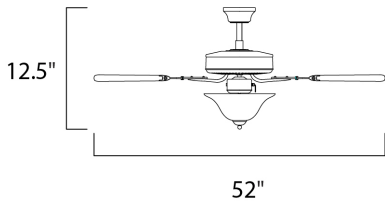

PRODUCT DESCRIPTION

The Basic-Max ceiling fan features the ability to be installed three different ways: close mount, standard stem, and optional stems up to 72" long.

MEASUREMENTS

DIMENSION : 52" W x 12.5" H
 HANGING WEIGHT : 15 lb

LAMPING

INPUT VOLTAGE : 120V
 BULB :
 DIMMABLE :

FINISHES OPTION

 Oil Rubbed Bronze

MATERIAL

Steel

RATINGS

cETLus
 Wet Location